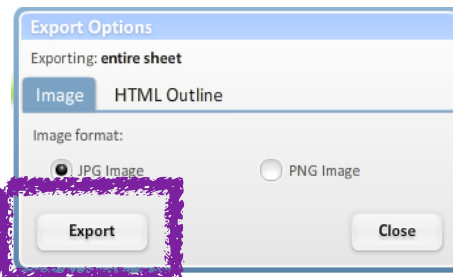

## How to Turn in Blizzard Bags

1. Open the Bubbl site so you can view your concept map.

2. Click on **Export**.

3. You will get a new window popping up select the **JPG Image** and click **Export**.

4. You will see your concept map downloading.

5. Once done it will your map will appear in a preview window.

5. Click on your new concept map.

6. Click File and Save As.

7. Save your Map as **Blizzard Bag (1 or 2) Last Name First Name**.

8. Make sure to save your map to your documents.