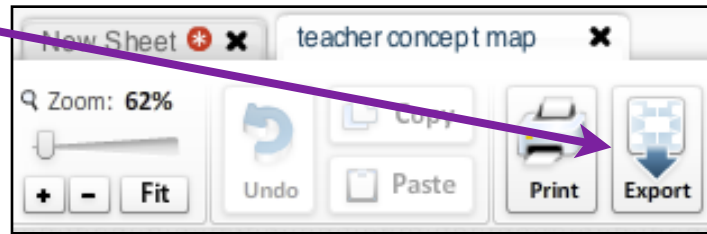

## How to Turn in Blizzard Bags

1. Open the Bubbl site so you can view your concept map.

2. Click on **Export**.

3. You will get a new window popping up select the **JPG Image** and click **Export**.

4. You will see your concept map downloading.