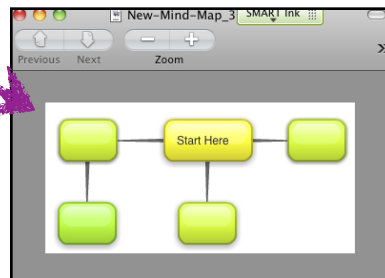

## How to Turn in Blizzard Bags

1. Open the Bubbl site so you can view your concept map.

2. Click on **Export**.

3. You will get a new window popping up select the **JPG Image** and click **Export**.

4. You will see your concept map downloading.

5. Once done it will your map will appear in a preview window.

5. Click on your new concept map.

6. Click File and Save As.

7. Save your Map as **Blizzard Bag (1 or 2) Last Name First Name**.

8. Make sure to save your map to your documents.